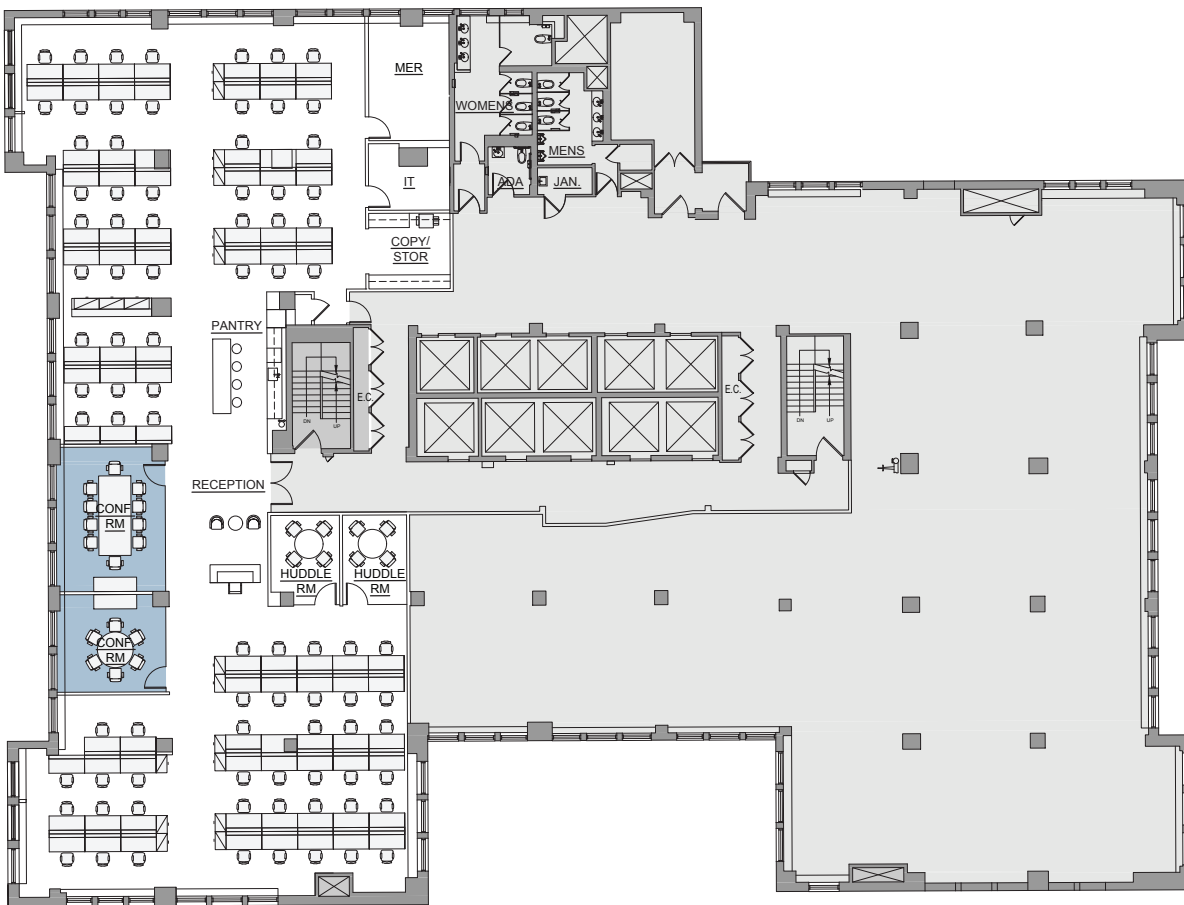

31

PENN PLAZA

17TH FLOOR TESTFIT SINGLE SUITE - OPTION 1 10,204 SF

CONFERENCE ROOMS	2
HUDDLE ROOMS	2
RECEPTIONIST	1
WORKSTATION (5' X 2'-6")	85
TOTAL HEADCOUNT	86
RSF/EMPLOYEE	119

FOR LEASING INFORMATION, PLEASE CONTACT: